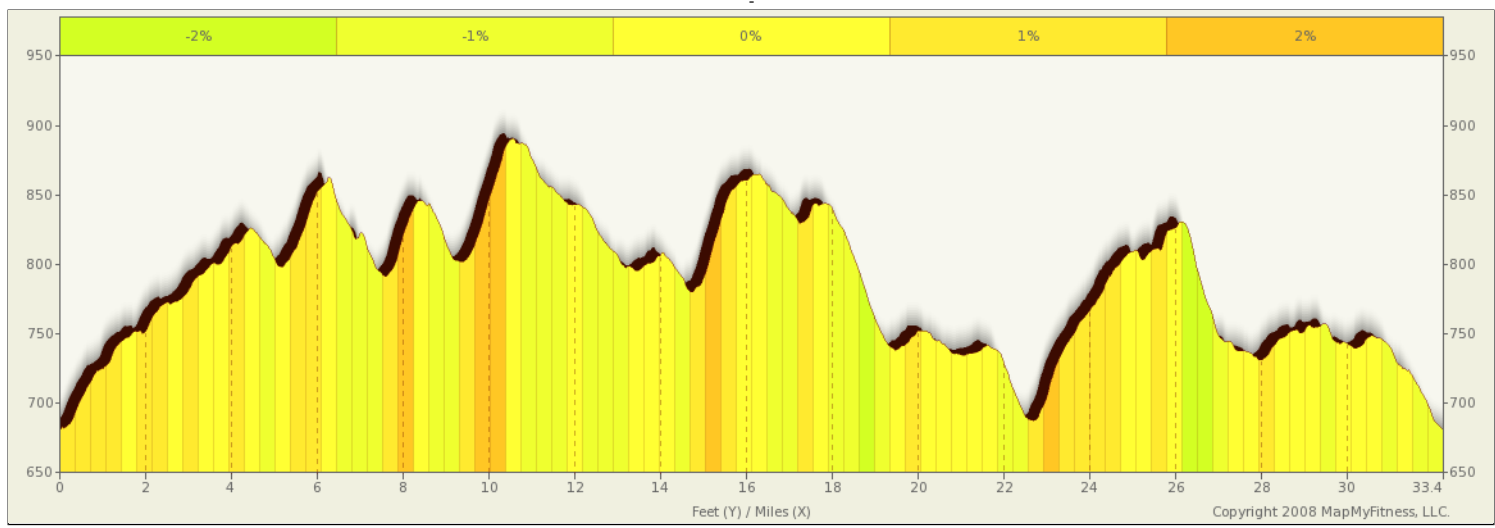

ROUTE DESCRIPTION:
No Description Provided

ROUTE DESCRIPTION:
 No Description Provided

Notes		
AT	FOR	NOTES
0.21 mi.	1mi 4429ft	Turn left at Highway 152
2.05 mi.	4622ft	Turn left at Highway 140
2.92 mi.	4730ft	Turn right at Highway 150
3.82 mi.	1mi 4268ft	Turn left to stay on Highway 150
5.63 mi.	2229ft	Turn left at FM-1105/ FM-972
6.05 mi.	778ft	Turn right at FM-1105
6.2 mi.	2mi 61ft	Turn right at Highway 317
8.21 mi.	4055ft	Turn left at County Rd 316
8.98 mi.	739ft	Turn left at County Rd 316
9.12 mi.	2595ft	Slight left at FM-1105
9.61 mi.	1mi 1001ft	Turn right at Highway 388
10.8 mi.	1633ft	Turn right at Highway 311/ Highway 312
11.11 mi.	1mi 36ft	Turn left at Highway 375
12.11 mi.	0ft	Turn right at Highway 314
12.11 mi.	3052ft	Turn right at Highway 314
12.69 mi.	2mi 1213ft	Turn right at Highway 315
14.92 mi.	2mi 259ft	Turn right at FM-1105
16.97 mi.	650ft	Turn left at County Rd 316 Spur

Notes		
AT	FOR	NOTES
17.09 mi.	4052ft	Turn left at County Rd 316
17.86 mi.	1mi 3364ft	Turn left at County Rd 316
19.5 mi.	1146ft	Turn right at FM-972
19.71 mi.	3mi 845ft	Turn left at Highway 329
22.87 mi.	1mi 4679ft	Turn right at Highway 328
24.76 mi.	4901ft	Turn right at Highway 327
25.69 mi.	2650ft	Turn right at Highway 156
26.19 mi.	4814ft	Turn left to stay on Highway 156
27.1 mi.	1mi 4205ft	Turn left at Highway 153
28.9 mi.	0ft	Turn right at FM-1105
28.9 mi.	4802ft	Turn right at FM-1105
29.81 mi.	1mi 2904ft	Turn left at Highway 149
31.36 mi.	423ft	Turn right at Highway 140
31.44 mi.	1mi 4424ft	Turn left at Highway 140
33.28 mi.	723ft	Turn left at Highway 152
33.41 mi.	-	Stop