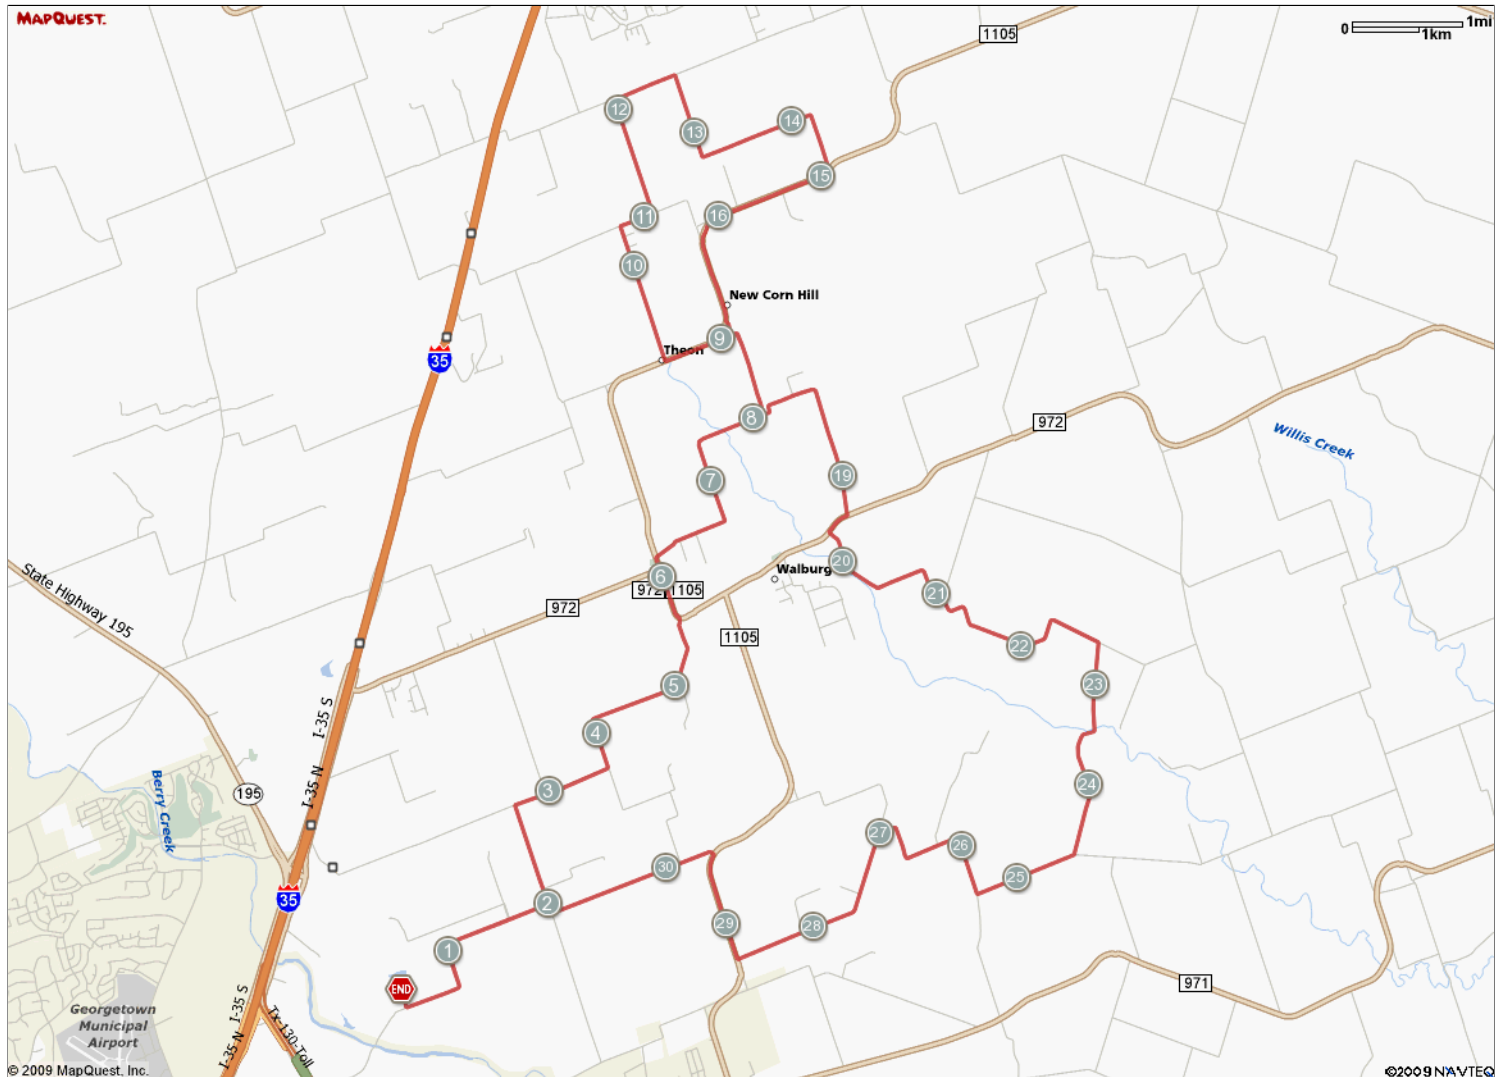

ROUTE DESCRIPTION:
No Description Provided

ROUTE DESCRIPTION:
 No Description Provided

Notes		
AT	FOR	NOTES
0.21 mi.	1mi 4429ft	Turn left at Highway 152
2.05 mi.	4622ft	Turn left at Highway 140
2.92 mi.	4730ft	Turn right at Highway 150
3.82 mi.	1mi 4268ft	Turn left to stay on Highway 150
5.63 mi.	2229ft	Turn left at FM-1105/ FM-972
6.05 mi.	778ft	Turn right at FM-1105
6.2 mi.	2mi 61ft	Turn right at Highway 317
8.21 mi.	4055ft	Turn left at County Rd 316
8.98 mi.	739ft	Turn left at County Rd 316
9.12 mi.	2595ft	Slight left at FM-1105
9.61 mi.	1mi 1001ft	Turn right at Highway 388
10.8 mi.	1633ft	Turn right at Highway 311/ Highway 312
11.11 mi.	1mi 36ft	Turn left at Highway 375
12.11 mi.	0ft	Turn right at Highway 314
12.11 mi.	3052ft	Turn right at Highway 314
12.69 mi.	2mi 1213ft	Turn right at Highway 315
14.92 mi.	2mi 259ft	Turn right at FM-1105
16.97 mi.	650ft	Turn left at County Rd 316 Spur

Notes		
AT	FOR	NOTES
17.09 mi.	4052ft	Turn left at County Rd 316
17.86 mi.	1mi 3364ft	Turn left at County Rd 316
19.5 mi.	1146ft	Turn right at FM-972
19.71 mi.	3mi 845ft	Turn left at Highway 329
22.87 mi.	1mi 4679ft	Turn right at Highway 328
24.76 mi.	4901ft	Turn right at Highway 327
25.69 mi.	2650ft	Turn right at Highway 156
26.19 mi.	4814ft	Turn left to stay on Highway 156
27.1 mi.	1mi 4205ft	Turn left at Highway 153
28.9 mi.	0ft	Turn right at FM-1105
28.9 mi.	4802ft	Turn right at FM-1105
29.81 mi.	1mi 2904ft	Turn left at Highway 149
31.36 mi.	423ft	Turn right at Highway 140
31.44 mi.	1mi 4424ft	Turn left at Highway 140
33.28 mi.	723ft	Turn left at Highway 152
33.41 mi.	-	Stop